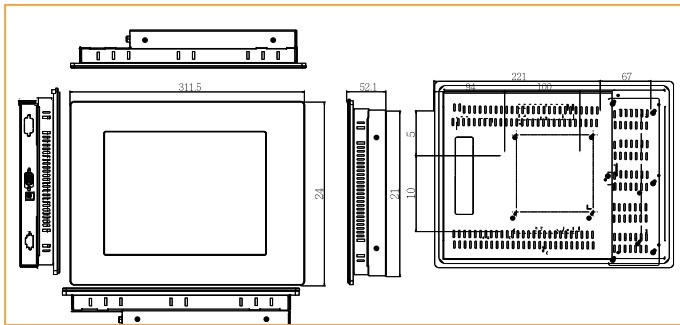

Model	ISDM-084G	ISDM-104G	ISDM-121G	ISDM-150G	ISDM-170G	ISDM-190G
LCD Size	8.4" TFT	10.4" TFT	12.1" TFT	15" TFT	17" TFT	19" TFT
Input Interface	Analog VGA			Analog VGA + DVI-D		
Max Resolution	800 x 600	800 x 600	800 x 600	1024 x 768	1280 x 1024	1280 x 1024
Brightness (cd/m²)	220 / 450	230 / 400	400	350	300	300
Contrast	500 : 1	500 : 1	500:1	400:1	500:1	700:1
LCD Color	262K	262K	262K	262K	16.2M	16.2M
Pixel Pitch (mm)	0.213	0.264	0.3075	0.297	0.264	0.294
Front Frame	Stainless Steel					
Chassis	Heavy-Duty Steel					
View Angle (H/V)	130/110	120/100	120/100	140/110	120/100	140/130
Power Adapter	25W 63000-UP0251E12PL02-RS			45W 63000-UP0451E12P81L-RS		
OSD function	YES					
Mounting	Stand / Panel / Wall / Arm (100x100)					
Back Cover Color	Silver					
Dimension (WxHxD) (mm)	244 x 178 x 49	311.5 x 242 x 52.1	340 x 260 x 58	409.25x 308.25 x 63.2	452 x 356 x 63.2	482.6 x 399.3 x 71.6
Operation Temperature (°C)	0~50°C					
IP Level	IP 65					
N/G Weight	2.3 kg	3.4 kg	4.4 kg	6.6 kg	9.2 kg	10.75 kg

Dimensions

ISDM-84G

ISDM-104G

ISDM-121G

ISDM-150G

ISDM-170G

ISDM-190GS

DM Series Ordering Information