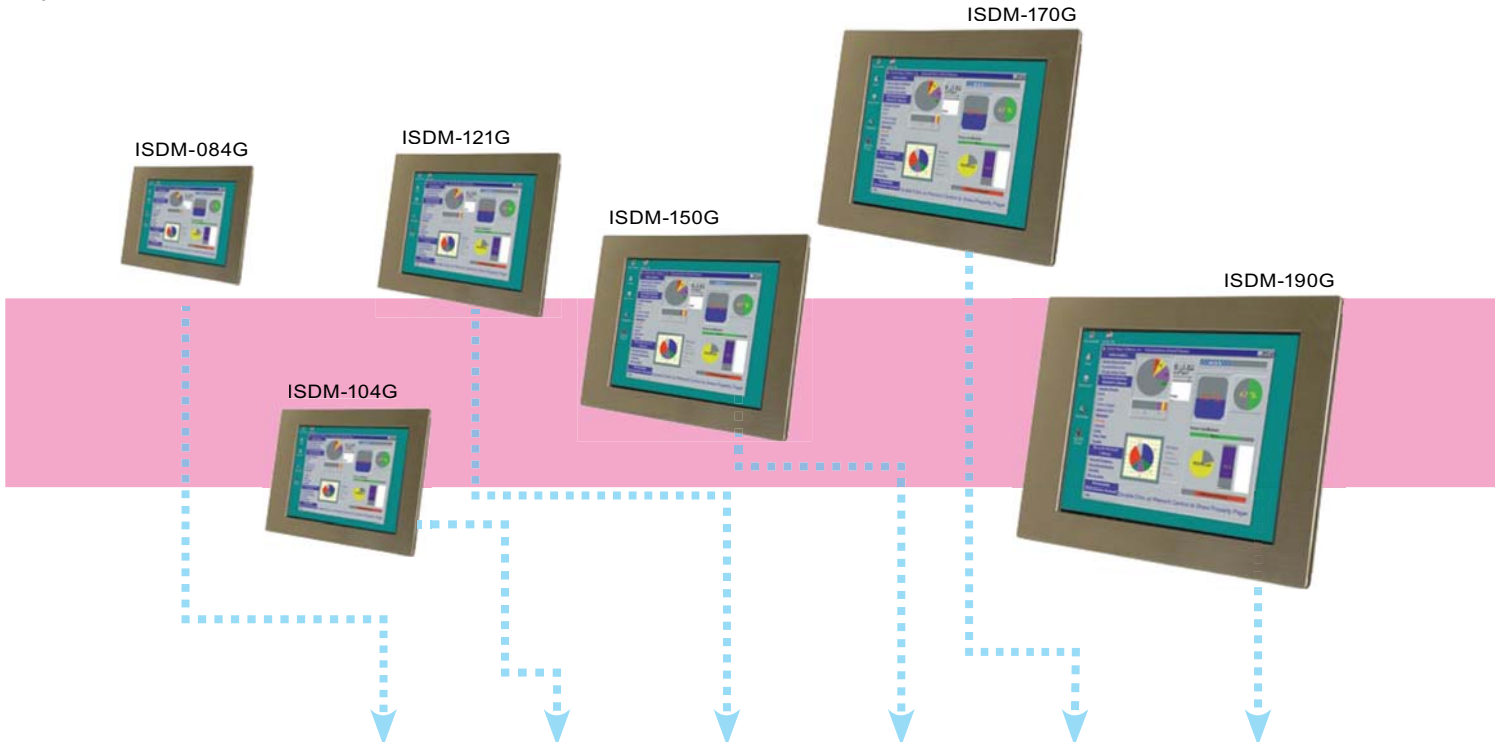

Model	ISDM-084G	ISDM-104G	ISDM-121G	ISDM-150G	ISDM-170G	ISDM-190G
LCD Size	8.4" TFT	10.4" TFT	12.1" TFT	15" TFT	17" TFT	19" TFT
Input Interface	Analog VGA			Analog VGA + DVI-D		
Max Resolution	800 x 600	800 x 600	800 x 600	1024 x 768	1280 x 1024	1280 x 1024
Brightness (cd/m²)	220 / 450	230 / 400	400	350	300	300
Contrast	500 : 1	500 : 1	500:1	400:1	500:1	700:1
LCD Color	262K	262K	262K	262K	16.2M	16.2M
Pixel Pitch (mm)	0.213	0.264	0.3075	0.297	0.264	0.294
Front Frame	Stainless Steel					
Chassis	Heavy-Duty Steel					
View Angle (H/V)	130/110	120/100	120/100	140/110	120/100	140/130
Power Adapter	25W 63000-UP0251E12PL02-RS			45W 63000-UP0451E12P81L-RS		
OSD function	YES					
Mounting	Stand / Panel / Wall / Arm (100x100)					
Back Cover Color	Silver					
Dimension (WxHxD) (mm)	244 x 178 x 49	311.5 x 242 x 52.1	340 x 260 x 58	409.25x 308.25 x 63.2	452 x 356 x 63.2	482.6 x 399.3 x 71.6
Operation Temperature (°C)	0~50°C					
IP Level	IP 65					
N/G Weight	2.3 kg	3.4 kg	4.4 kg	6.6 kg	9.2 kg	10.75 kg