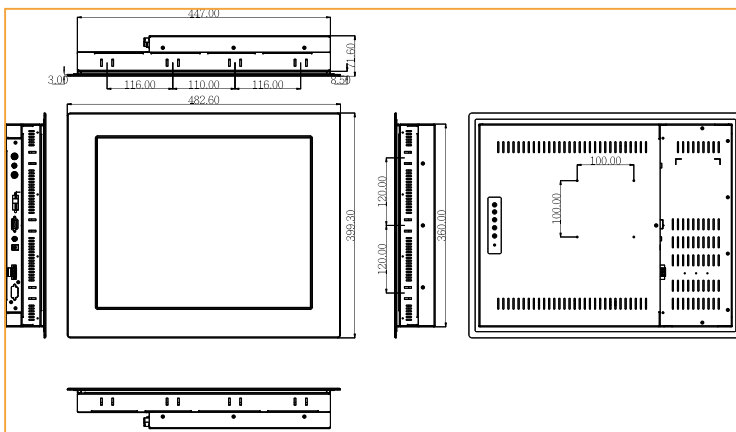

Model	ISDM-084G	ISDM-104G	ISDM-121G	ISDM-150G	ISDM-170G	ISDM-190G
LCD Size	8.4" TFT	10.4" TFT	12.1" TFT	15" TFT	17" TFT	19" TFT
Input Interface	Analog VGA			Analog VGA + DVI-D		
Max Resolution	800 x 600	800 x 600	800 x 600	1024 x 768	1280 x 1024	1280 x 1024
Brightness (cd/m²)	220 / 450	230 / 400	400	350	300	300
Contrast	500 : 1	500 : 1	500:1	400:1	500:1	700:1
LCD Color	262K	262K	262K	262K	16.2M	16.2M
Pixel Pitch (mm)	0.213	0.264	0.3075	0.297	0.264	0.294
Front Frame	Stainless Steel					
Chassis	Heavy-Duty Steel					
View Angle (H/V)	130/110	120/100	120/100	140/110	120/100	140/130
Power Adapter	25W 63000-UP0251E12PL02-RS			45W 63000-UP0451E12P81L-RS		
OSD function	YES					
Mounting	Stand / Panel / Wall / Arm (100x100)					
Back Cover Color	Silver					
Dimension (WxHxD) (mm)	244 x 178 x 49	311.5 x 242 x 52.1	340 x 260 x 58	409.25x 308.25 x 63.2	452 x 356 x 63.2	482.6 x 399.3 x 71.6
Operation Temperature (°C)	0~50°C					
IP Level	IP 65					
N/G Weight	2.3 kg	3.4 kg	4.4 kg	6.6 kg	9.2 kg	10.75 kg

Dimensions

ISDM-84G

ISDM-104G

ISDM-121G

ISDM-150G

ISDM-170G

ISDM-190GS

DM Series Ordering Information