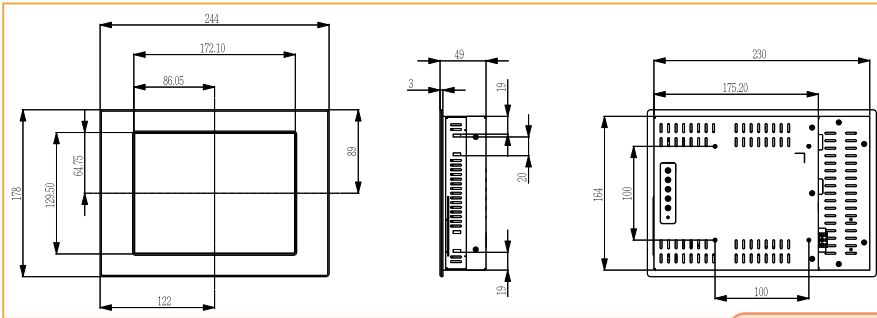

Model	ISDM-084G	ISDM-104G	ISDM-121G	ISDM-150G	ISDM-170G	ISDM-190G
LCD Size	8.4" TFT	10.4" TFT	12.1" TFT	15" TFT	17" TFT	19" TFT
Input Interface	Analog VGA			Analog VGA + DVI-D		
Max Resolution	800 x 600	800 x 600	800 x 600	1024 x 768	1280 x 1024	1280 x 1024
Brightness (cd/m²)	220 / 450	230 / 400	400	350	300	300
Contrast	500 : 1	500 : 1	500:1	400:1	500:1	700:1
LCD Color	262K	262K	262K	262K	16.2M	16.2M
Pixel Pitch (mm)	0.213	0.264	0.3075	0.297	0.264	0.294
Front Frame	Stainless Steel					
Chassis	Heavy-Duty Steel					
View Angle (H/V)	130/110	120/100	120/100	140/110	120/100	140/130
Power Adapter	25W 63000-UP0251E12PL02-RS			45W 63000-UP0451E12P81L-RS		
OSD function	YES					
Mounting	Stand / Panel / Wall / Arm (100x100)					
Back Cover Color	Silver					
Dimension (WxHxD) (mm)	244 x 178 x 49	311.5 x 242 x 52.1	340 x 260 x 58	409.25x 308.25 x 63.2	452 x 356 x 63.2	482.6 x 399.3 x 71.6
Operation Temperature (°C)	0~50°C					
IP Level	IP 65					
N/G Weight	2.3 kg	3.4 kg	4.4 kg	6.6 kg	9.2 kg	10.75 kg

Dimensions

ISDM-84G

ISDM-104G

ISDM-121G

ISDM-150G

ISDM-170G

ISDM-190GS

DM Series Ordering Information