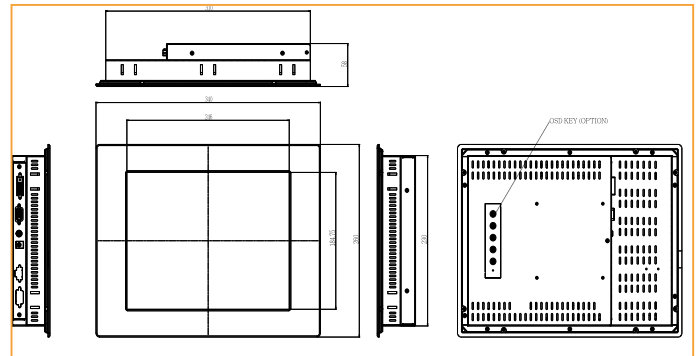

Model	ISDM-084G	ISDM-104G	ISDM-121G	ISDM-150G	ISDM-170G	ISDM-190G
LCD Size	8.4" TFT	10.4" TFT	12.1" TFT	15" TFT	17" TFT	19" TFT
Input Interface	Analog VGA			Analog VGA + DVI-D		
Max Resolution	800 x 600	800 x 600	800 x 600	1024 x 768	1280 x 1024	1280 x 1024
Brightness (cd/m²)	220 / 450	230 / 400	400	350	300	300
Contrast	500 : 1	500 : 1	500:1	400:1	500:1	700:1
LCD Color	262K	262K	262K	262K	16.2M	16.2M
Pixel Pitch (mm)	0.213	0.264	0.3075	0.297	0.264	0.294
Front Frame	Stainless Steel					
Chassis	Heavy-Duty Steel					
View Angle (H/V)	130/110	120/100	120/100	140/110	120/100	140/130
Power Adapter	25W 63000-UP0251E12PL02-RS			45W 63000-UP0451E12P81L-RS		
OSD function	YES					
Mounting	Stand / Panel / Wall / Arm (100x100)					
Back Cover Color	Silver					
Dimension (WxHxD) (mm)	244 x 178 x 49	311.5 x 242 x 52.1	340 x 260 x 58	409.25x 308.25 x 63.2	452 x 356 x 63.2	482.6 x 399.3 x 71.6
Operation Temperature (°C)	0~50°C					
IP Level	IP 65					
N/G Weight	2.3 kg	3.4 kg	4.4 kg	6.6 kg	9.2 kg	10.75 kg

Dimensions

ISDM-84G

ISDM-104G

ISDM-121G

ISDM-150G

ISDM-170G

ISDM-190GS

DM Series Ordering Information