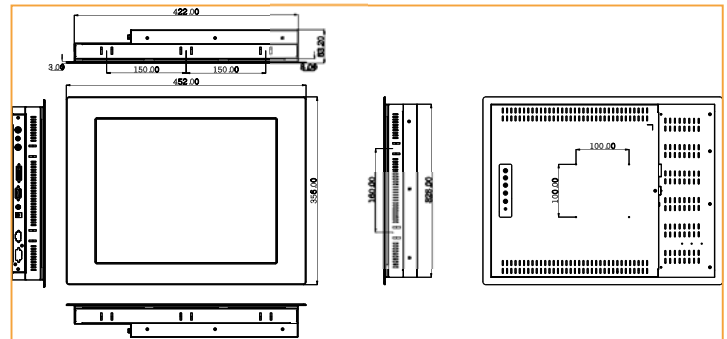

Model	ISDM-084G	ISDM-104G	ISDM-121G	ISDM-150G	ISDM-170G	ISDM-190G
LCD Size	8.4" TFT	10.4" TFT	12.1" TFT	15" TFT	17" TFT	19" TFT
Input Interface	Analog VGA			Analog VGA + DVI-D		
Max Resolution	800 x 600	800 x 600	800 x 600	1024 x 768	1280 x 1024	1280 x 1024
Brightness (cd/m²)	220 / 450	230 / 400	400	350	300	300
Contrast	500 : 1	500 : 1	500:1	400:1	500:1	700:1
LCD Color	262K	262K	262K	262K	16.2M	16.2M
Pixel Pitch (mm)	0.213	0.264	0.3075	0.297	0.264	0.294
Front Frame	Stainless Steel					
Chassis	Heavy-Duty Steel					
View Angle (H/V)	130/110	120/100	120/100	140/110	120/100	140/130
Power Adapter	25W 63000-UP0251E12PL02-RS			45W 63000-UP0451E12P81L-RS		
OSD function	YES					
Mounting	Stand / Panel / Wall / Arm (100x100)					
Back Cover Color	Silver					
Dimension (WxHxD) (mm)	244 x 178 x 49	311.5 x 242 x 52.1	340 x 260 x 58	409.25x 308.25 x 63.2	452 x 356 x 63.2	482.6 x 399.3 x 71.6
Operation Temperature (°C)	0~50°C					
IP Level	IP 65					
N/G Weight	2.3 kg	3.4 kg	4.4 kg	6.6 kg	9.2 kg	10.75 kg

Dimensions

ISDM-84G

ISDM-104G

ISDM-121G

ISDM-150G

ISDM-170G

ISDM-190GS

DM Series Ordering Information