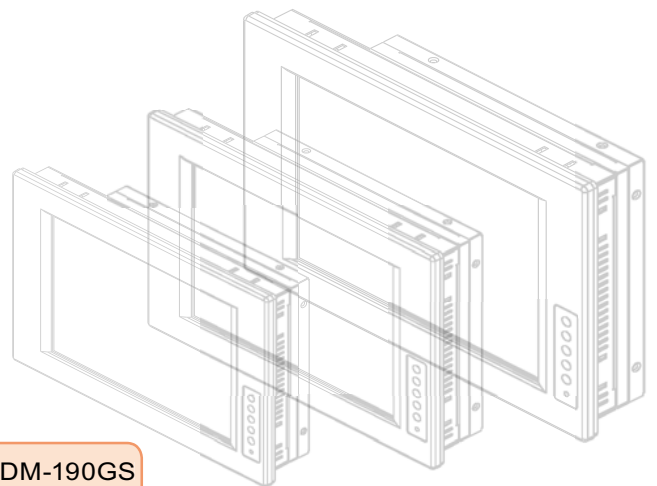

Model	ISDM-084G	ISDM-104G	ISDM-121G	ISDM-150G	ISDM-170G	ISDM-190G
LCD Size	8.4" TFT	10.4" TFT	12.1" TFT	15" TFT	17" TFT	19" TFT
Input Interface	Analog VGA			Analog VGA + DVI-D		
Max Resolution	800 x 600	800 x 600	800 x 600	1024 x 768	1280 x 1024	1280 x 1024
Brightness (cd/m²)	220 / 450	230 / 400	400	350	300	300
Contrast	500 : 1	500 : 1	500:1	400:1	500:1	700:1
LCD Color	262K	262K	262K	262K	16.2M	16.2M
Pixel Pitch (mm)	0.213	0.264	0.3075	0.297	0.264	0.294
Front Frame	Stainless Steel					
Chassis	Heavy-Duty Steel					
View Angle (H/V)	130/110	120/100	120/100	140/110	120/100	140/130
Power Adapter	25W 63000-UP0251E12PL02-RS			45W 63000-UP0451E12P81L-RS		
OSD function	YES					
Mounting	Stand / Panel / Wall / Arm (100x100)					
Back Cover Color	Silver					
Dimension (WxHxD) (mm)	244 x 178 x 49	311.5 x 242 x 52.1	340 x 260 x 58	409.25x 308.25 x 63.2	452 x 356 x 63.2	482.6 x 399.3 x 71.6
Operation Temperature (°C)	0~50°C					
IP Level	IP 65					
N/G Weight	2.3 kg	3.4 kg	4.4 kg	6.6 kg	9.2 kg	10.75 kg

Dimensions

ISDM-84G

ISDM-104G

ISDM-121G

ISDM-150G

ISDM-170G

ISDM-190GS

DM Series Ordering Information