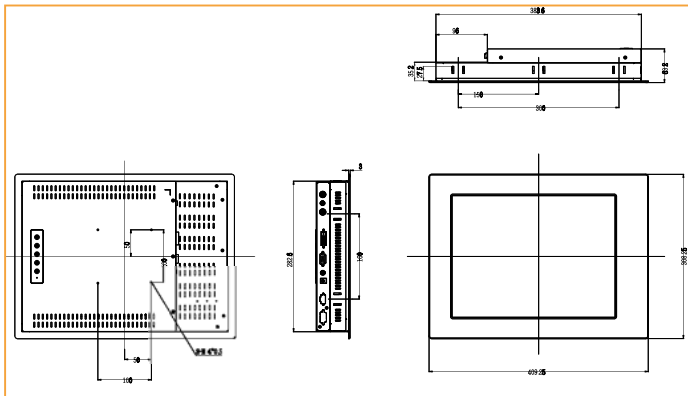

Model	ISDM-084G	ISDM-104G	ISDM-121G	ISDM-150G	ISDM-170G	ISDM-190G
LCD Size	8.4" TFT	10.4" TFT	12.1" TFT	15" TFT	17" TFT	19" TFT
Input Interface	Analog VGA			Analog VGA + DVI-D		
Max Resolution	800 x 600	800 x 600	800 x 600	1024 x 768	1280 x 1024	1280 x 1024
Brightness (cd/m²)	220 / 450	230 / 400	400	350	300	300
Contrast	500 : 1	500 : 1	500:1	400:1	500:1	700:1
LCD Color	262K	262K	262K	262K	16.2M	16.2M
Pixel Pitch (mm)	0.213	0.264	0.3075	0.297	0.264	0.294
Front Frame	Stainless Steel					
Chassis	Heavy-Duty Steel					
View Angle (H/V)	130/110	120/100	120/100	140/110	120/100	140/130
Power Adapter	25W 63000-UP0251E12PL02-RS			45W 63000-UP0451E12P81L-RS		
OSD function	YES					
Mounting	Stand / Panel / Wall / Arm (100x100)					
Back Cover Color	Silver					
Dimension (WxHxD) (mm)	244 x 178 x 49	311.5 x 242 x 52.1	340 x 260 x 58	409.25x 308.25 x 63.2	452 x 356 x 63.2	482.6 x 399.3 x 71.6
Operation Temperature (°C)	0~50°C					
IP Level	IP 65					
N/G Weight	2.3 kg	3.4 kg	4.4 kg	6.6 kg	9.2 kg	10.75 kg

Dimensions

ISDM-84G

ISDM-104G

ISDM-121G

ISDM-150G

ISDM-170G

ISDM-190GS

DM Series Ordering Information