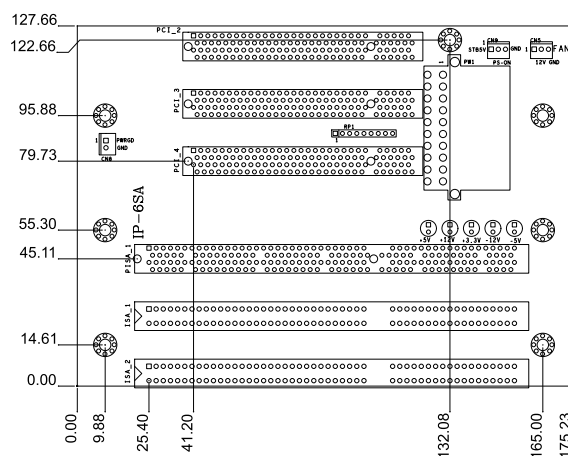

IP-6S-RS-R40

Ordering Information

| | |
|--------------|---|
| IP-6S-RS-R40 | 6-slot backplane with 3 PCI slots and 2 ISA slots |
| PAC-107G | 6-slot full-size compact chassis |
| PAC-1000G | 6-slot full-size compact chassis |

IP-6SA-RS-R40

ATX power

Ordering Information

| | |
|---------------|---|
| IP-6SA-RS-R40 | 6-slot backplane with 3 PCI slots and 2 ISA slots |
| PAC-106G | 6-slot full-size compact chassis |
| PAC-107G | 6-slot full-size compact chassis |
| PAC-1000G | 6-slot full-size compact chassis |

IP-7S-RS-R40

Ordering Information

| | |
|--------------|---|
| IP-7S-RS-R40 | 7-slot backplane with 3 PCI slots and 2 ISA slots |
| PAC-700G | 7-slot half-size compact chassis |
| PAC-1700G | 7-slot half-size compact chassis |

IP-7SA-RS-R40

ATX power

Ordering Information

| | |
|---------------|---|
| IP-7SA-RS-R40 | 7-slot backplane with 3 PCI slots and 2 ISA slots |
| PAC-700G | 7-slot half-size compact chassis |
| PAC-1700G | 7-slot full size compact chassis |