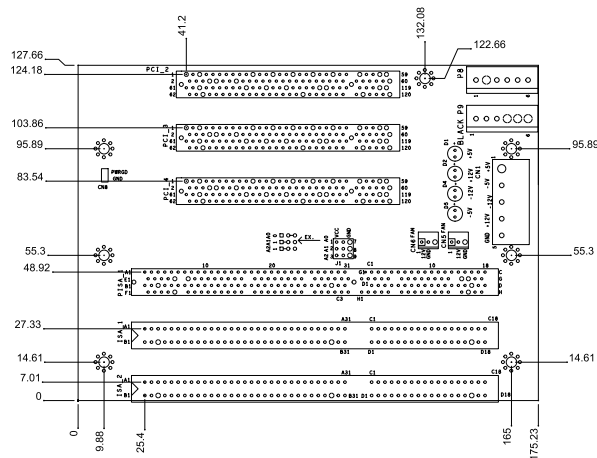

IP-6S-RS-R40

Ordering Information

| | |
|--------------|---|
| IP-6S-RS-R40 | 6-slot backplane with 3 PCI slots and 2 ISA slots |
| PAC-107G | 6-slot full-size compact chassis |
| PAC-1000G | 6-slot full-size compact chassis |

IP-6SA-RS-R40

ATX power

Ordering Information

| | |
|---------------|---|
| IP-6SA-RS-R40 | 6-slot backplane with 3 PCI slots and 2 ISA slots |
| PAC-106G | 6-slot full-size compact chassis |
| PAC-107G | 6-slot full-size compact chassis |
| PAC-1000G | 6-slot full-size compact chassis |

IP-7S-RS-R40

Ordering Information

| | |
|--------------|---|
| IP-7S-RS-R40 | 7-slot backplane with 3 PCI slots and 2 ISA slots |
| PAC-700G | 7-slot half-size compact chassis |
| PAC-1700G | 7-slot half-size compact chassis |

IP-7SA-RS-R40

ATX power

Ordering Information

| | |
|---------------|---|
| IP-7SA-RS-R40 | 7-slot backplane with 3 PCI slots and 2 ISA slots |
| PAC-700G | 7-slot half-size compact chassis |
| PAC-1700G | 7-slot full size compact chassis |