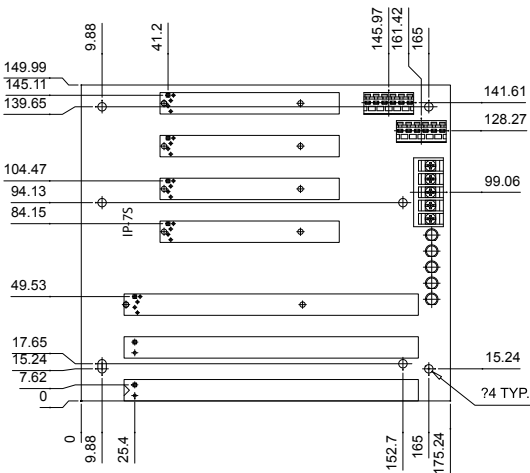

IP-6S-RS-R40

Ordering Information

| | |
|--------------|---|
| IP-6S-RS-R40 | 6-slot backplane with 3 PCI slots and 2 ISA slots |
| PAC-107G | 6-slot full-size compact chassis |
| PAC-1000G | 6-slot full-size compact chassis |

IP-6SA-RS-R40

ATX power

Ordering Information

| | |
|---------------|---|
| IP-6SA-RS-R40 | 6-slot backplane with 3 PCI slots and 2 ISA slots |
| PAC-106G | 6-slot full-size compact chassis |
| PAC-107G | 6-slot full-size compact chassis |
| PAC-1000G | 6-slot full-size compact chassis |

IP-7S-RS-R40

Ordering Information

| | |
|--------------|---|
| IP-7S-RS-R40 | 7-slot backplane with 3 PCI slots and 2 ISA slots |
| PAC-700G | 7-slot half-size compact chassis |
| PAC-1700G | 7-slot half-size compact chassis |

IP-7SA-RS-R40

ATX power

Ordering Information

| | |
|---------------|---|
| IP-7SA-RS-R40 | 7-slot backplane with 3 PCI slots and 2 ISA slots |
| PAC-700G | 7-slot half-size compact chassis |
| PAC-1700G | 7-slot full size compact chassis |