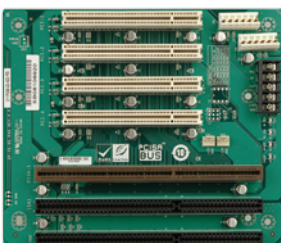

IP-6S-RS-R40

Ordering Information

| | |
|--------------|---|
| IP-6S-RS-R40 | 6-slot backplane with 3 PCI slots and 2 ISA slots |
| PAC-107G | 6-slot full-size compact chassis |
| PAC-1000G | 6-slot full-size compact chassis |

IP-6SA-RS-R40

ATX power

Ordering Information

| | |
|---------------|---|
| IP-6SA-RS-R40 | 6-slot backplane with 3 PCI slots and 2 ISA slots |
| PAC-106G | 6-slot full-size compact chassis |
| PAC-107G | 6-slot full-size compact chassis |
| PAC-1000G | 6-slot full-size compact chassis |

IP-7S-RS-R40

Ordering Information

| | |
|--------------|---|
| IP-7S-RS-R40 | 7-slot backplane with 3 PCI slots and 2 ISA slots |
| PAC-700G | 7-slot half-size compact chassis |
| PAC-1700G | 7-slot half-size compact chassis |