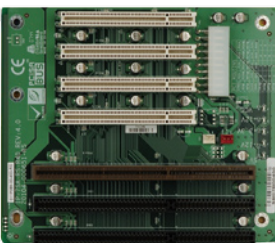

IP-6S-RS-R40

Ordering Information

| | |
|--------------|---|
| IP-6S-RS-R40 | 6-slot backplane with 3 PCI slots and 2 ISA slots |
| PAC-107G | 6-slot full-size compact chassis |
| PAC-1000G | 6-slot full-size compact chassis |

IP-6SA-RS-R40

ATX power

Ordering Information

| | |
|---------------|---|
| IP-6SA-RS-R40 | 6-slot backplane with 3 PCI slots and 2 ISA slots |
| PAC-106G | 6-slot full-size compact chassis |
| PAC-107G | 6-slot full-size compact chassis |
| PAC-1000G | 6-slot full-size compact chassis |

IP-7S-RS-R40

Ordering Information

| | |
|--------------|---|
| IP-7S-RS-R40 | 7-slot backplane with 3 PCI slots and 2 ISA slots |
| PAC-700G | 7-slot half-size compact chassis |
| PAC-1700G | 7-slot half-size compact chassis |

IP-7SA-RS-R40

ATX power

Ordering Information

| | |
|---------------|---|
| IP-7SA-RS-R40 | 7-slot backplane with 3 PCI slots and 2 ISA slots |
| PAC-700G | 7-slot half-size compact chassis |
| PAC-1700G | 7-slot full size compact chassis |