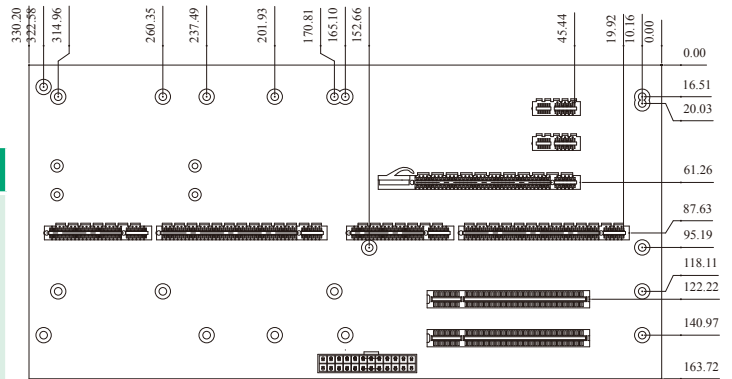

PE-6S

Order Information

PE-6S-R20	PICMG1.3 6 slots backplane with PCI-E X16 PCI-E X1 and 2 PCI slots
RACK-305G	4U Rack-mount Industrial Chassis
RACK-360G	4U Rack-mount Industrial Chassis
RACK-814G	4U Rack-mount Industrial Chassis
RACK-3000G	4U Rack-mount Industrial Chassis
PAC-1700G	7 Slot Full Size Industrial Chassis
PAC-125G	10 Slot Full Size Industrial Chassis

PE-6S3

Order Information

PE-6S3-RS-R10	6 Slots Backplane with 1 PCIe16 and 3 PCIe1 and 1 PCI slot.
PAC-106G	6 Slots Full Size Industrial Chassis
PAC-107G	6 Slots Full Size Industrial Chassis
PAC-1000G	6 Slots Full Size Industrial Chassis

PE-6SD 2U Type

Order Information

PE-6SD-RS-R10	5 Slots Backplane with 1 PCIe16 and 3 PCIe1 slot.
RACK-220G	6 Slots Full Size Industrial Chassis
PRACK-2000G	6 Slots Full Size Industrial Chassis

**PCI-E x16 Slot also supports
PCI-E x1/x2/x4/x8 add on cards**