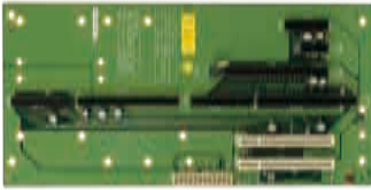

PE-6S

Order Information

PE-6S-R20	PICMG1.3 6 slots backplane with PCI-E X16 PCI-E X1 and 2 PCI slots
RACK-305G	4U Rack-mount Industrial Chassis
RACK-360G	4U Rack-mount Industrial Chassis
RACK-814G	4U Rack-mount Industrial Chassis
RACK-3000G	4U Rack-mount Industrial Chassis
PAC-1700G	7 Slot Full Size Industrial Chassis
PAC-125G	10 Slot Full Size Industrial Chassis

PE-6S3

Order Information

PE-6S3-RS-R10	6 Slots Backplane with 1 PCIe16 and 3 PCIe1 and 1 PCI slot.
PAC-106G	6 Slots Full Size Industrial Chassis
PAC-107G	6 Slots Full Size Industrial Chassis
PAC-1000G	6 Slots Full Size Industrial Chassis

PE-6SD 2U Type

Order Information

PE-6SD-RS-R10	5 Slots Backplane with 1 PCIe16 and 3 PCIe1 slot.
RACK-220G	6 Slots Full Size Industrial Chassis
PRACK-2000G	6 Slots Full Size Industrial Chassis

**PCI-E x16 Slot also supports
PCI-E x1/x2/x4/x8 add on cards**