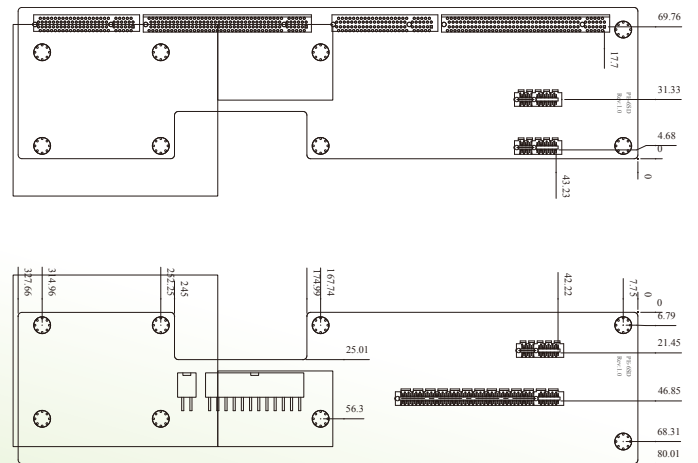

PE-6S3

Order Information

PE-6S3-RS-R10	6 Slots Backplane with 1 PCIe16 and 3 PCIe1 and 1 PCI slot.
PAC-106G	6 Slots Full Size Industrial Chassis
PAC-107G	6 Slots Full Size Industrial Chassis
PAC-1000G	6 Slots Full Size Industrial Chassis

PE-6SD 2U Type

Order Information

PE-6SD-RS-R10	5 Slots Backplane with 1 PCIe16 and 3 PCIe1 slot.
RACK-220G	6 Slots Full Size Industrial Chassis
PRACK-2000G	6 Slots Full Size Industrial Chassis

**PCI-E x16 Slot also supports
PCI-E x1/x2/x4/x8 add on cards**