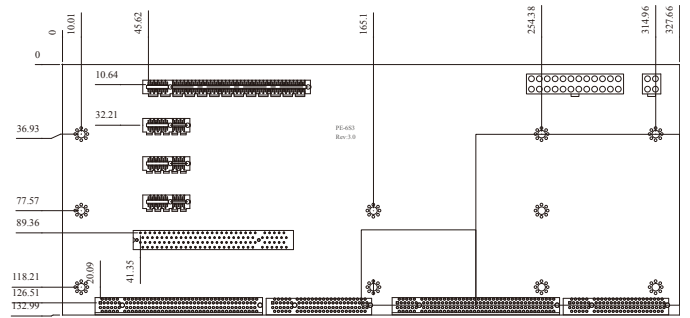

PE-6S

Order Information

PE-6S-R20	PICMG1.3 6 slots backplane with PCI-E X16 PCI-E X1 and 2 PCI slots
RACK-305G	4U Rack-mount Industrial Chassis
RACK-360G	4U Rack-mount Industrial Chassis
RACK-814G	4U Rack-mount Industrial Chassis
RACK-3000G	4U Rack-mount Industrial Chassis
PAC-1700G	7 Slot Full Size Industrial Chassis
PAC-125G	10 Slot Full Size Industrial Chassis

PE-6S3

Order Information

PE-6S3-RS-R10	6 Slots Backplane with 1 PCIe16 and 3 PCIe1 and 1 PCI slot.
PAC-106G	6 Slots Full Size Industrial Chassis
PAC-107G	6 Slots Full Size Industrial Chassis
PAC-1000G	6 Slots Full Size Industrial Chassis

PE-6SD 2U Type

Order Information

PE-6SD-RS-R10	5 Slots Backplane with 1 PCIe16 and 3 PCIe1 slot.
RACK-220G	6 Slots Full Size Industrial Chassis
PRACK-2000G	6 Slots Full Size Industrial Chassis

**PCI-E x16 Slot also supports
PCI-E x1/x2/x4/x8 add on cards**