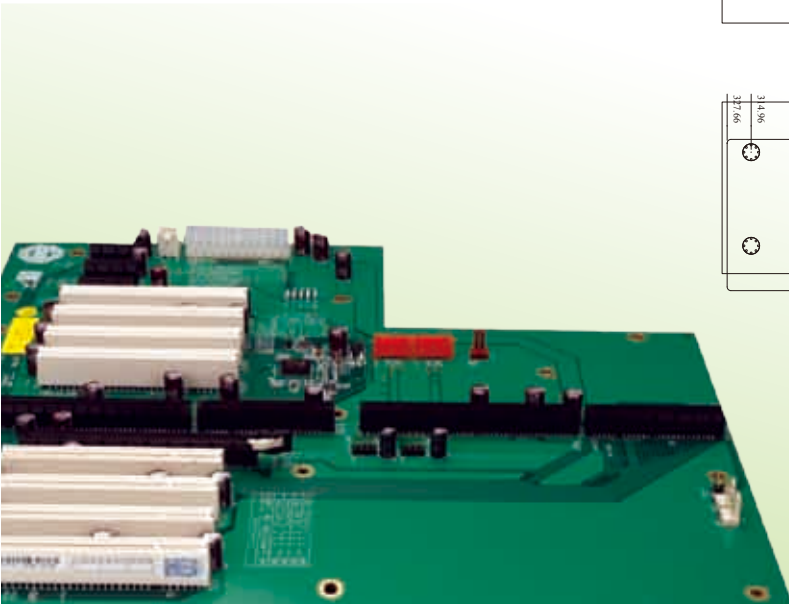

PE-6S

Order Information

PE-6S-R20	PICMG1.3 6 slots backplane with PCI-E X16 PCI-E X1 and 2 PCI slots
RACK-305G	4U Rack-mount Industrial Chassis
RACK-360G	4U Rack-mount Industrial Chassis
RACK-814G	4U Rack-mount Industrial Chassis
RACK-3000G	4U Rack-mount Industrial Chassis
PAC-1700G	7 Slot Full Size Industrial Chassis
PAC-125G	10 Slot Full Size Industrial Chassis

PE-6S3

Order Information

PE-6S3-RS-R10	6 Slots Backplane with 1 PCIe16 and 3 PCIe1 and 1 PCI slot.
PAC-106G	6 Slots Full Size Industrial Chassis
PAC-107G	6 Slots Full Size Industrial Chassis
PAC-1000G	6 Slots Full Size Industrial Chassis

PE-6SD 2U Type

Order Information

PE-6SD-RS-R10	5 Slots Backplane with 1 PCIe16 and 3 PCIe1 slot.
RACK-220G	6 Slots Full Size Industrial Chassis
PRACK-2000G	6 Slots Full Size Industrial Chassis

**PCI-E x16 Slot also supports
PCI-E x1/x2/x4/x8 add on cards**