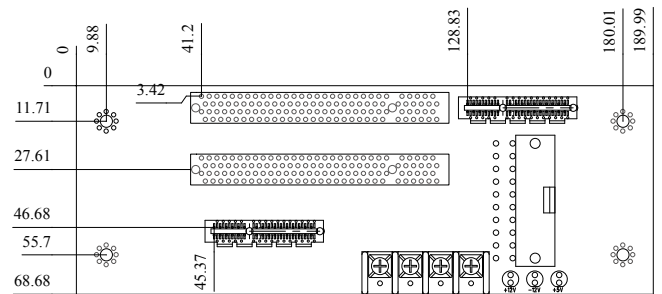

HPE-3S1-RS

Order Information

HPE-3S1-RS-R10 3 Slot Backplane with 2 PCI Bus
PR-1300G 3 Slot Half Size Industrial Chassis

HPE-3S2-RS

Order Information

HPE-3S1-RS-R10 3 Slot Backplane with 2 PCI Bus
PR-1300G 3 Slot Half Size Industrial Chassis

HPE-4S1-RS

Order Information

HPE-4S1-RS-R10 4 Slot Backplane with 3 PCI Bus
PAC-42GH 4 Slot Half Size Industrial Chassis

HPE-4S2-RS

Order Information

HPE-4S2-RS-R10 4 Slot Backplane with 2 PCI and
1 PCIe4 Bus
PAC-42GH 4 Slot Half Size Industrial Chassis