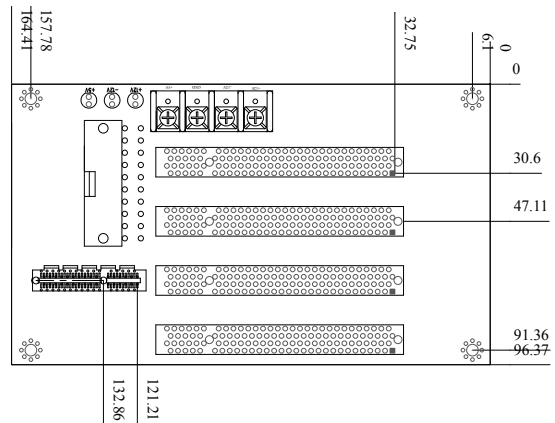

HPE-3S1-RS

Order Information

HPE-3S1-RS-R10 3 Slot Backplane with 2 PCI Bus
PR-1300G 3 Slot Half Size Industrial Chassis

HPE-3S2-RS

Order Information

HPE-3S1-RS-R10 3 Slot Backplane with 2 PCI Bus
PR-1300G 3 Slot Half Size Industrial Chassis

HPE-4S1-RS

Order Information

HPE-4S1-RS-R10 4 Slot Backplane with 3 PCI Bus
PAC-42GH 4 Slot Half Size Industrial Chassis

HPE-4S2-RS

Order Information

HPE-4S2-RS-R10 4 Slot Backplane with 2 PCI and
1 PCIe4 Bus
PAC-42GH 4 Slot Half Size Industrial Chassis