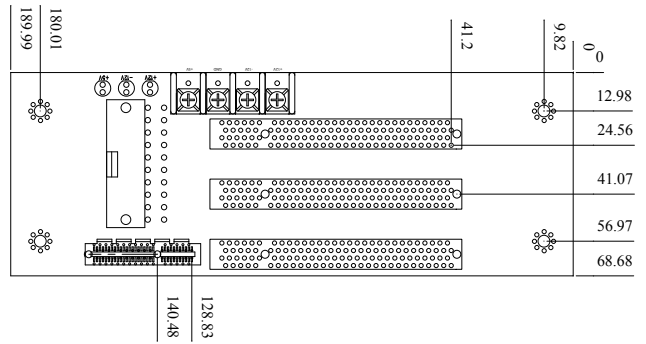

HPE-3S1-RS

Order Information

HPE-3S1-RS-R10 3 Slot Backplane with 2 PCI Bus
PR-1300G 3 Slot Half Size Industrial Chassis

HPE-3S2-RS

Order Information

HPE-3S1-RS-R10 3 Slot Backplane with 2 PCI Bus
PR-1300G 3 Slot Half Size Industrial Chassis

HPE-4S1-RS

Order Information

HPE-4S1-RS-R10 4 Slot Backplane with 3 PCI Bus
PAC-42GH 4 Slot Half Size Industrial Chassis

HPE-4S2-RS

Order Information

HPE-4S2-RS-R10 4 Slot Backplane with 2 PCI and
1 PCIe4 Bus
PAC-42GH 4 Slot Half Size Industrial Chassis