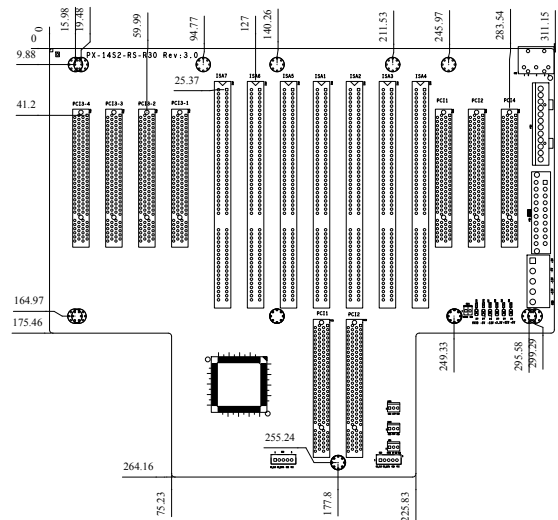

PCI-14S2-RS-R31

Ordering Information

PCI-14S2-RS-R30	14 Slot Backplane with 4 PCI and 8 ISA Bus
RACK-305G-R20	4U Rack-mount Industrial Chassis
RACK-360G-R20	4U Rack-mount Industrial Chassis
RACK-814G-R20	4U Rack-mount Industrial Chassis
RACK-3000G-R20	4U Rack-mount Industrial Chassis

PCI-14S3-RS-R30

Ordering Information

PCI-14S3-RS-R30	14 Slot Backplane with 4 PCI and 8 ISA Bus
RACK-305G-R20	4U Rack-mount Industrial Chassis
RACK-360G-R20	4U Rack-mount Industrial Chassis
RACK-814G-R20	4U Rack-mount Industrial Chassis
RACK-3000G-R20	4U Rack-mount Industrial Chassis

PX-14S2-RS-R30

Ordering Information

PX-14S2-RS-R30	14 Slot Backplane with 7 PCI and 6 ISA Bus
RACK-814G-R20	4U Rack-mount Industrial Chassis
RACK-3000G-R20	4U Rack-mount Industrial Chassis

1
Single Board Computer