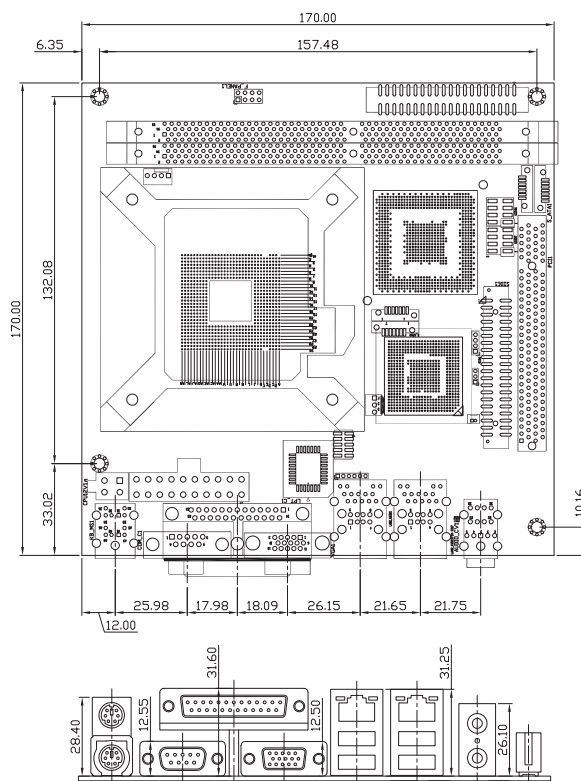

# KINO-6614

Mini-ITX Motherboard with Intel® Pentium® 4 LGA775 800MHz FSB, VGA, PCIe GbE, SATA and Audio

## Specifications

- ◆ **CPU**  
LGA 775 Intel® Pentium® 4/Celeron® D support 800/533 MHz FSB up to 3.4GHz
- ◆ **System Chipset**  
SiS® 661CX + SiS® 966
- ◆ **BIOS**  
AMI BIOS Label
- ◆ **System Memory**  
2 x 184-pin DDR 400/333MHz up to 2GB
- ◆ **Ethernet**  
Dual PCIe Broadcom BCM5787 GbE chipsets with ASF2.0 remote control support
- ◆ **I/O Interface**  
2 x RS-232  
8 x USB 2.0  
2 x IDE  
1 x LPT  
4 x SATA with RAID 0,1, 0+1 function support  
1 x IrDA  
2 x PS/2 for KB/MS
- ◆ **Expansions**  
1 x PCI
- ◆ **Super I/O**  
W83697 HG
- ◆ **Digital I/O**  
8-bit digital I/O, 4-bit input/ 4-bit output by super I/O
- ◆ **Audio**  
Realtek ALC655 with AC'97 codec
- ◆ **Display Interface**  
VGA integrated in SiS® 661CX
- ◆ **Watchdog Timer**  
Software programmable 1-255 sec. by super I/O
- ◆ **Power Supply**  
ATX Support
- ◆ **Power Consumption**  
5V@3.51A, 12V@5.52A, 3.3V@1.98A  
(Intel® Pentium® 4 2.8GHz/ FSB 533MHz, DDR 400 1GB x 2)
- ◆ **Temperature**  
Operation: 0°C ~ 60°C (32 ~ 140° F)
- ◆ **Humidity**  
Operation: 5% ~ 95% non-condensing
- ◆ **Dimensions**  
170 mm x 170 mm
- ◆ **Weight**  
GW: 1100 g; NW: 400 g

## Features

1. Intel® Pentium® 4/Celeron® D LGA775 800MHz FSB
2. DDR 400MHz support up to 2GB
3. VGA intergrated in SiS® 661CX
4. 2 x RS-232, 8 x USB 2.0, 4x SATA

## Dimensions