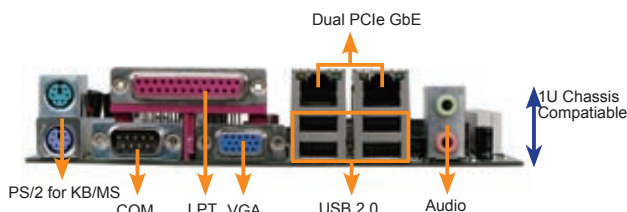

# KINO-6614

Mini-ITX Motherboard with Intel® Pentium® 4 LGA775 800MHz FSB, VGA, PCIe GbE, SATA and Audio

## Specifications

- ◆ **CPU**  
LGA 775 Intel® Pentium® 4/Celeron® D support 800/533 MHz FSB up to 3.4GHz
- ◆ **System Chipset**  
SiS® 661CX + SiS® 966
- ◆ **BIOS**  
AMI BIOS Label
- ◆ **System Memory**  
2 x 184-pin DDR 400/333MHz up to 2GB
- ◆ **Ethernet**  
Dual PCIe Broadcom BCM5787 GbE chipsets with ASF2.0 remote control support
- ◆ **I/O Interface**  
2 x RS-232  
8 x USB 2.0  
2 x IDE  
1 x LPT  
4 x SATA with RAID 0,1, 0+1 function support  
1 x IrDA  
2 x PS/2 for KB/MS
- ◆ **Expansions**  
1 x PCI
- ◆ **Super I/O**  
W83697 HG
- ◆ **Digital I/O**  
8-bit digital I/O, 4-bit input/ 4-bit output by super I/O
- ◆ **Audio**  
Realtek ALC655 with AC'97 codec
- ◆ **Display Interface**  
VGA integrated in SiS® 661CX
- ◆ **Watchdog Timer**  
Software programmable 1-255 sec. by super I/O
- ◆ **Power Supply**  
ATX Support
- ◆ **Power Consumption**  
5V@3.51A, 12V@5.52A, 3.3V@1.98A  
(Intel® Pentium® 4 2.8GHz/ FSB 533MHz, DDR 400 1GB x 2)
- ◆ **Temperature**  
Operation: 0°C ~ 60°C (32 ~ 140° F)
- ◆ **Humidity**  
Operation: 5% ~ 95% non-condensing
- ◆ **Dimensions**  
170 mm x 170 mm
- ◆ **Weight**  
GW: 1100 g; NW: 400 g

## Features

1. Intel® Pentium® 4/Celeron® D LGA775 800MHz FSB
2. DDR 400MHz support up to 2GB
3. VGA intergrated in SiS® 661CX
4. 2 x RS-232, 8 x USB 2.0, 4x SATA