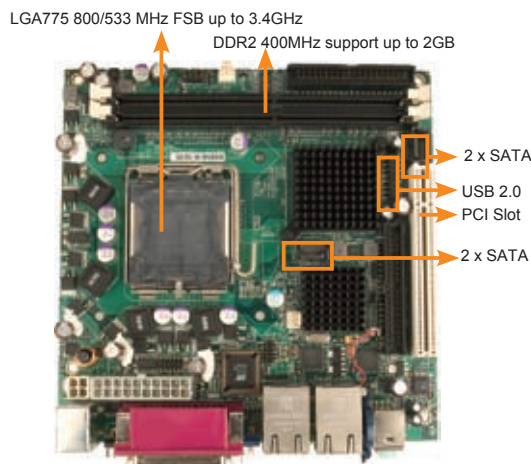

# KINO-6614

Mini-ITX Motherboard with Intel® Pentium® 4 LGA775 800MHz FSB, VGA, PCIe GbE, SATA and Audio

## Specifications

- ◆ **CPU**  
LGA 775 Intel® Pentium® 4/Celeron® D support 800/533 MHz FSB up to 3.4GHz
- ◆ **System Chipset**  
SiS® 661CX + SiS® 966
- ◆ **BIOS**  
AMI BIOS Label
- ◆ **System Memory**  
2 x 184-pin DDR 400/333MHz up to 2GB
- ◆ **Ethernet**  
Dual PCIe Broadcom BCM5787 GbE chipsets with ASF2.0 remote control support
- ◆ **I/O Interface**  
2 x RS-232  
8 x USB 2.0  
2 x IDE  
1 x LPT  
4 x SATA with RAID 0,1, 0+1 function support  
1 x IrDA  
2 x PS/2 for KB/MS
- ◆ **Expansions**  
1 x PCI
- ◆ **Super I/O**  
W83697 HG
- ◆ **Digital I/O**  
8-bit digital I/O, 4-bit input/ 4-bit output by super I/O
- ◆ **Audio**  
Realtek ALC655 with AC'97 codec
- ◆ **Display Interface**  
VGA integrated in SiS® 661CX
- ◆ **Watchdog Timer**  
Software programmable 1-255 sec. by super I/O
- ◆ **Power Supply**  
ATX Support
- ◆ **Power Consumption**  
5V@3.51A, 12V@5.52A, 3.3V@1.98A  
(Intel® Pentium® 4 2.8GHz/ FSB 533MHz, DDR 400 1GB x 2)
- ◆ **Temperature**  
Operation: 0°C ~ 60°C (32 ~ 140° F)
- ◆ **Humidity**  
Operation: 5% ~ 95% non-condensing
- ◆ **Dimensions**  
170 mm x 170 mm
- ◆ **Weight**  
GW: 1100 g; NW: 400 g

## Features

1. Intel® Pentium® 4/Celeron® D LGA775 800MHz FSB
2. DDR 400MHz support up to 2GB
3. VGA intergrated in SiS® 661CX
4. 2 x RS-232, 8 x USB 2.0, 4x SATA