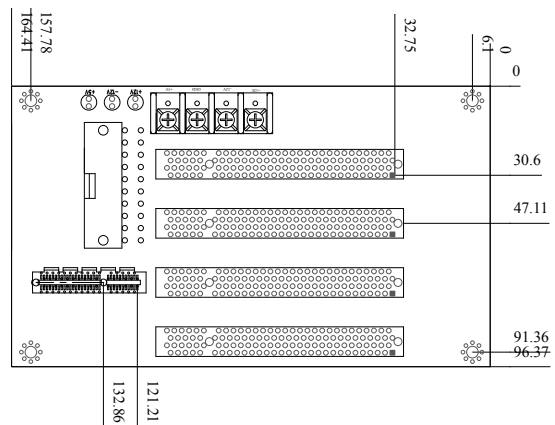

HPE-3S1-RS

Order Information

HPE-3S1-RS-R10 3 Slot Backplane with 2 PCI Bus
PR-1300G 3 Slot Half Size Industrial Chassis

HPE-3S2-RS

Order Information

HPE-3S1-RS-R10 3 Slot Backplane with 2 PCI Bus
PR-1300G 3 Slot Half Size Industrial Chassis

HPE-4S1-RS

Order Information

HPE-4S1-RS-R10 4 Slot Backplane with 3 PCI Bus
PAC-42GH 4 Slot Half Size Industrial Chassis

HPE-4S2-RS

Order Information

HPE-4S2-RS-R10 4 Slot Backplane with 2 PCI and
1 PCIe4 Bus
PAC-42GH 4 Slot Half Size Industrial Chassis