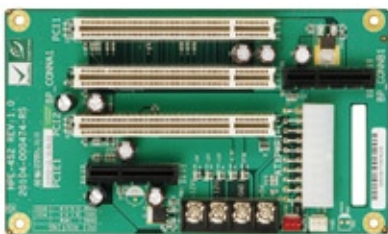

HPE-3S1-RS

Order Information

HPE-3S1-RS-R10 3 Slot Backplane with 2 PCI Bus
PR-1300G 3 Slot Half Size Industrial Chassis

HPE-3S2-RS

Order Information

HPE-3S1-RS-R10 3 Slot Backplane with 2 PCI Bus
PR-1300G 3 Slot Half Size Industrial Chassis

HPE-4S1-RS

Order Information

HPE-4S1-RS-R10 4 Slot Backplane with 3 PCI Bus
PAC-42GH 4 Slot Half Size Industrial Chassis

HPE-4S2-RS

Order Information

HPE-4S2-RS-R10 4 Slot Backplane with 2 PCI and
1 PCIe4 Bus
PAC-42GH 4 Slot Half Size Industrial Chassis