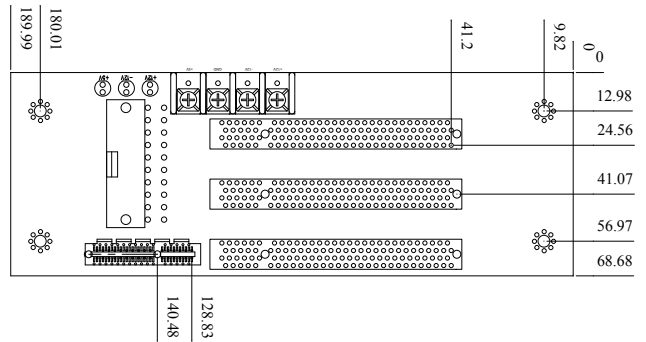

HPE-3S1-RS

Order Information

HPE-3S1-RS-R10 3 Slot Backplane with 2 PCI Bus
PR-1300G 3 Slot Half Size Industrial Chassis

HPE-3S2-RS

Order Information

HPE-3S1-RS-R10 3 Slot Backplane with 2 PCI Bus
PR-1300G 3 Slot Half Size Industrial Chassis

HPE-4S1-RS

Order Information

HPE-4S1-RS-R10 4 Slot Backplane with 3 PCI Bus
PAC-42GH 4 Slot Half Size Industrial Chassis

HPE-4S2-RS

Order Information

HPE-4S2-RS-R10 4 Slot Backplane with 2 PCI and
1 PCIe4 Bus
PAC-42GH 4 Slot Half Size Industrial Chassis