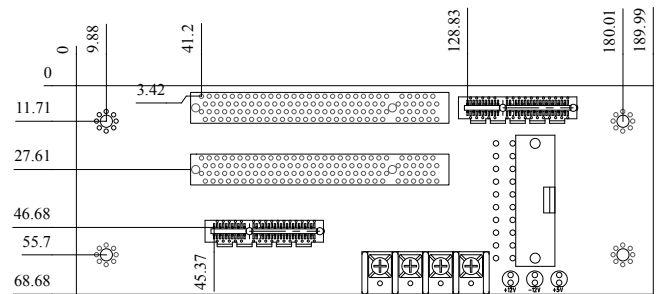

HPE-3S1-RS

Order Information

HPE-3S1-RS-R10 3 Slot Backplane with 2 PCI Bus
PR-1300G 3 Slot Half Size Industrial Chassis

HPE-3S2-RS

Order Information

HPE-3S1-RS-R10 3 Slot Backplane with 2 PCI Bus
PR-1300G 3 Slot Half Size Industrial Chassis

HPE-4S1-RS

Order Information

HPE-4S1-RS-R10 4 Slot Backplane with 3 PCI Bus
PAC-42GH 4 Slot Half Size Industrial Chassis

HPE-4S2-RS

Order Information

HPE-4S2-RS-R10 4 Slot Backplane with 2 PCI and
1 PCIe4 Bus
PAC-42GH 4 Slot Half Size Industrial Chassis