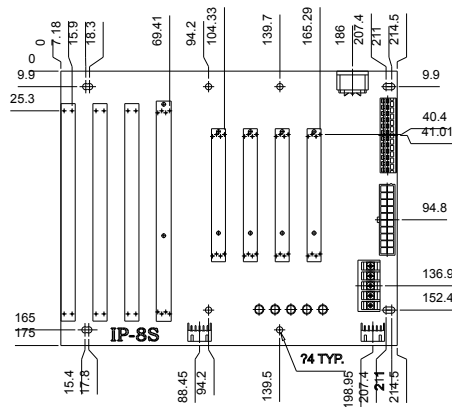

## IP-8S-RS-R30

### Ordering Information

<b>IP-8S-RS-R30</b>	8 Slot Backplane with 4 PCI and 3 ISA Bus
<b>PAC-125G-R20</b>	10 Slot Full Size Industrial Chassis
<b>RACK-3400G</b>	10 Slot Half Size Industrial Chassis

1  
Single Board Computer

## IPX-9S-RS-R30

## IP-10S-RS-R30